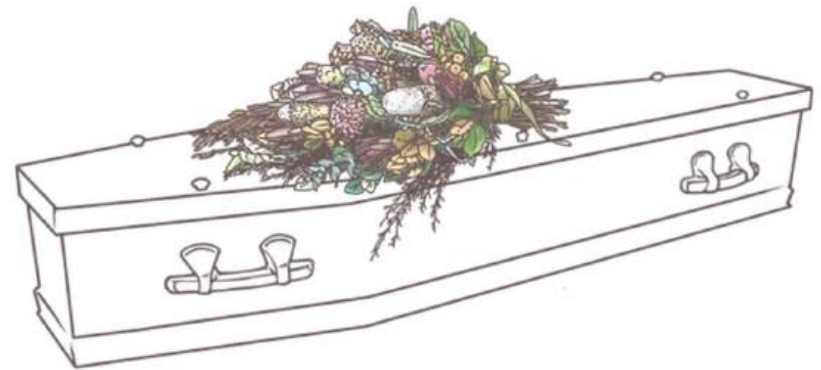

#### Natives

- Large: **\$500**
- Standard: **\$400**
- Small: **\$350**

#### Roses Only

- Large: **\$650**
- Standard: **\$550**
- Small: **\$450**

Small

FRY BROS  
*Floral Sizes and Styles*

**TIE OF FLOWERS**

Large

Standard

Seasonal Mix, Roses Only or Natives

- Large: **\$250**
- Standard: **\$200**
- Small: **\$150**

Small